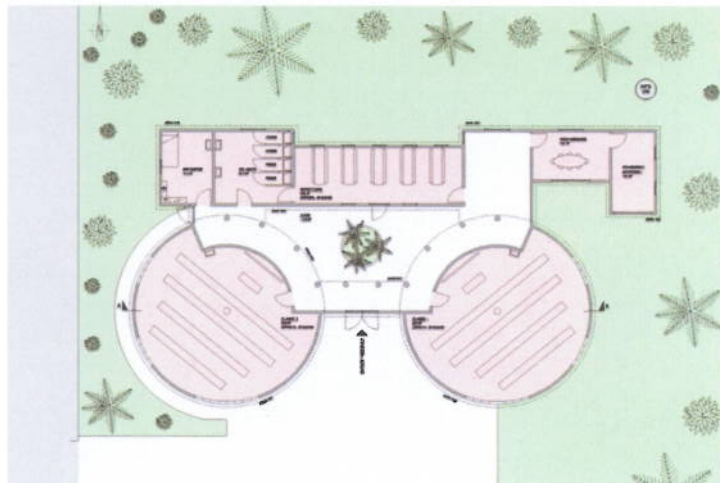

**Banque Cantonale du
JURA
2800 DELEMONT**

**Account number :
25-298-4**

**IBAN :
CH97 0078 9042 5556
2524 0**

**Schindelholz Nathan
HUMAN66
Impasse de la Plaine 7
2822 Courroux**

**TO BUILD A SCHOOL IN SENEGAL
WITH THE SUPPORT AND CONTRIBUTIONS
DONATED FOR HUMAN66**